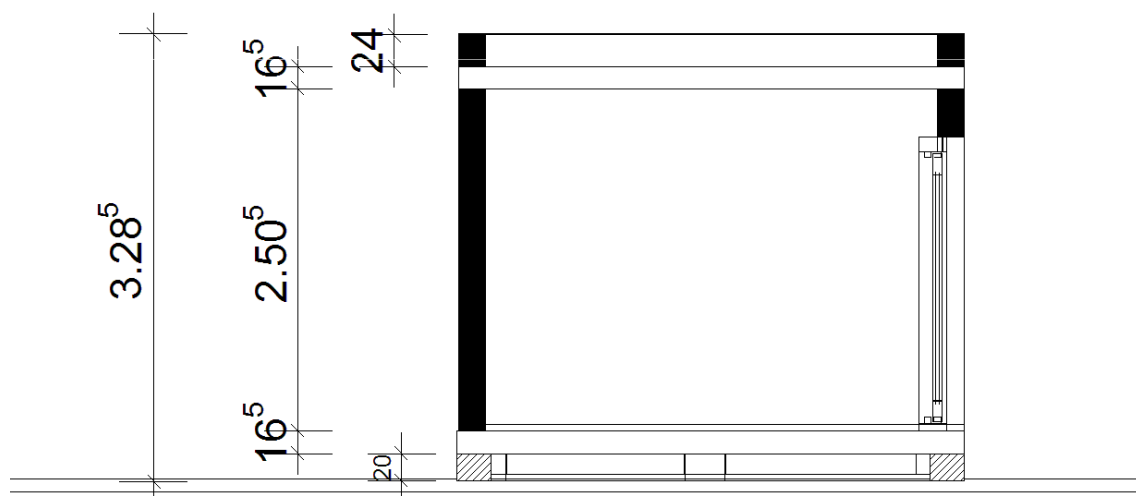

COUNTRY 25m²

PLANS